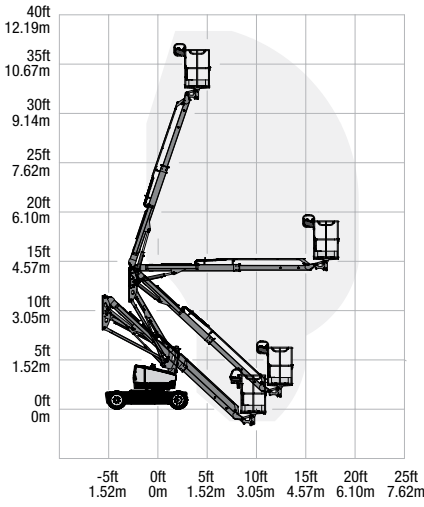

BATTERY BOOM

Genie Z-33/18

GENIE Z-33/18

Specification	Metric	Imperial
Working Height	12.00m	38ft 10in
Platform Height	10.00m	32ft 10in
Max Outreach	5.57m	18ft 3in
Up and Over Clearance	4.28m	14ft 1in
Safe Working Load (SWL)	200kg	440lb
SWL (Extension Deck)	120kg	265lb
Length (Stowed)	4.17m	13ft 8in
Width	1.50m	4ft 11in
Height (Stowed)	1.98m	6ft 6in
Weight	3,665kg	8,080lb
Power Source	Battery	
Gradeability	17°	