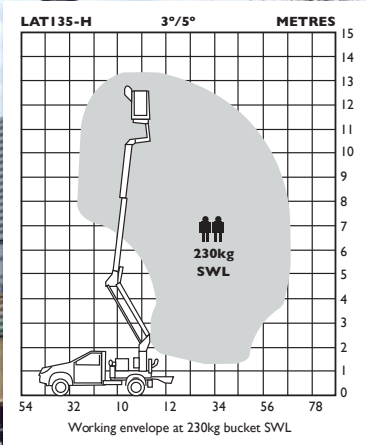

## Versalift LAT135-H

### VERSALIFT LAT135-H

Specification	Metric	Imperial
Working Height	13.30m	43ft 6in
Platform Height	11.30m	37ft 1in
Max Outreach	6.10m	20ft
Safe Working Load (SWL)	230kg	507lb
Length (Stowed)	5.75m	18ft 11in
Width (Stowed)	2.1m	6ft 1in
Height (Stowed)	2.60m	8ft 6in
Weight	3,500kg	7,718lb
Power Source	Diesel	