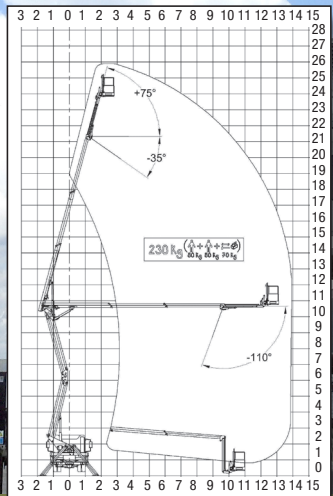

SELF DRIVE

**MINIMUM
C1 LICENCE
REQUIRED**

**OPERATED
HIRE
ALSO
AVAILABLE**

CTE ZED26J

CTE ZED 26J

Specification	Metric	Imperial
Working Height	26.00m	85ft 4in
Platform Height	24.00m	78ft 9in
Max Outreach	14.00m	45ft 11in
Safe Working Load (SWL)	230kg	507lb
Length	7.77m	25ft 6in
Width	3.00m	9ft 9in
Width (Stowed)	2.50m	8ft 2in
Height	3.26m	10ft 8in
Weight	7,500kg	16,535lb
Power Source	Diesel	