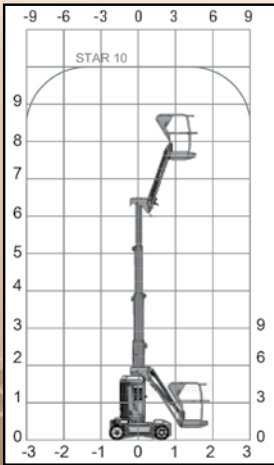

# BATTERY BOOM

## Haulotte Star 10

### HAULOTTE STAR 10

Specification	Metric	Imperial
Working Height	10.00m	32ft 10in
Platform Height	8.00m	26ft 3in
Max Outreach	3.00m	9ft 10in
Safe Working Load (SWL)	200kg	440lb
SWL (Extension Deck)	120kg	265lb
Length (Stowed)	2.70m	8ft 10in
Width	1.00m	3ft 3in
Height (Stowed)	1.99m	6ft 6in
Height (Rails Folded)	1.97m	6ft 6in
Weight	2,677kg	5,902lb
Power Source	Battery	
Gradeability	14°	